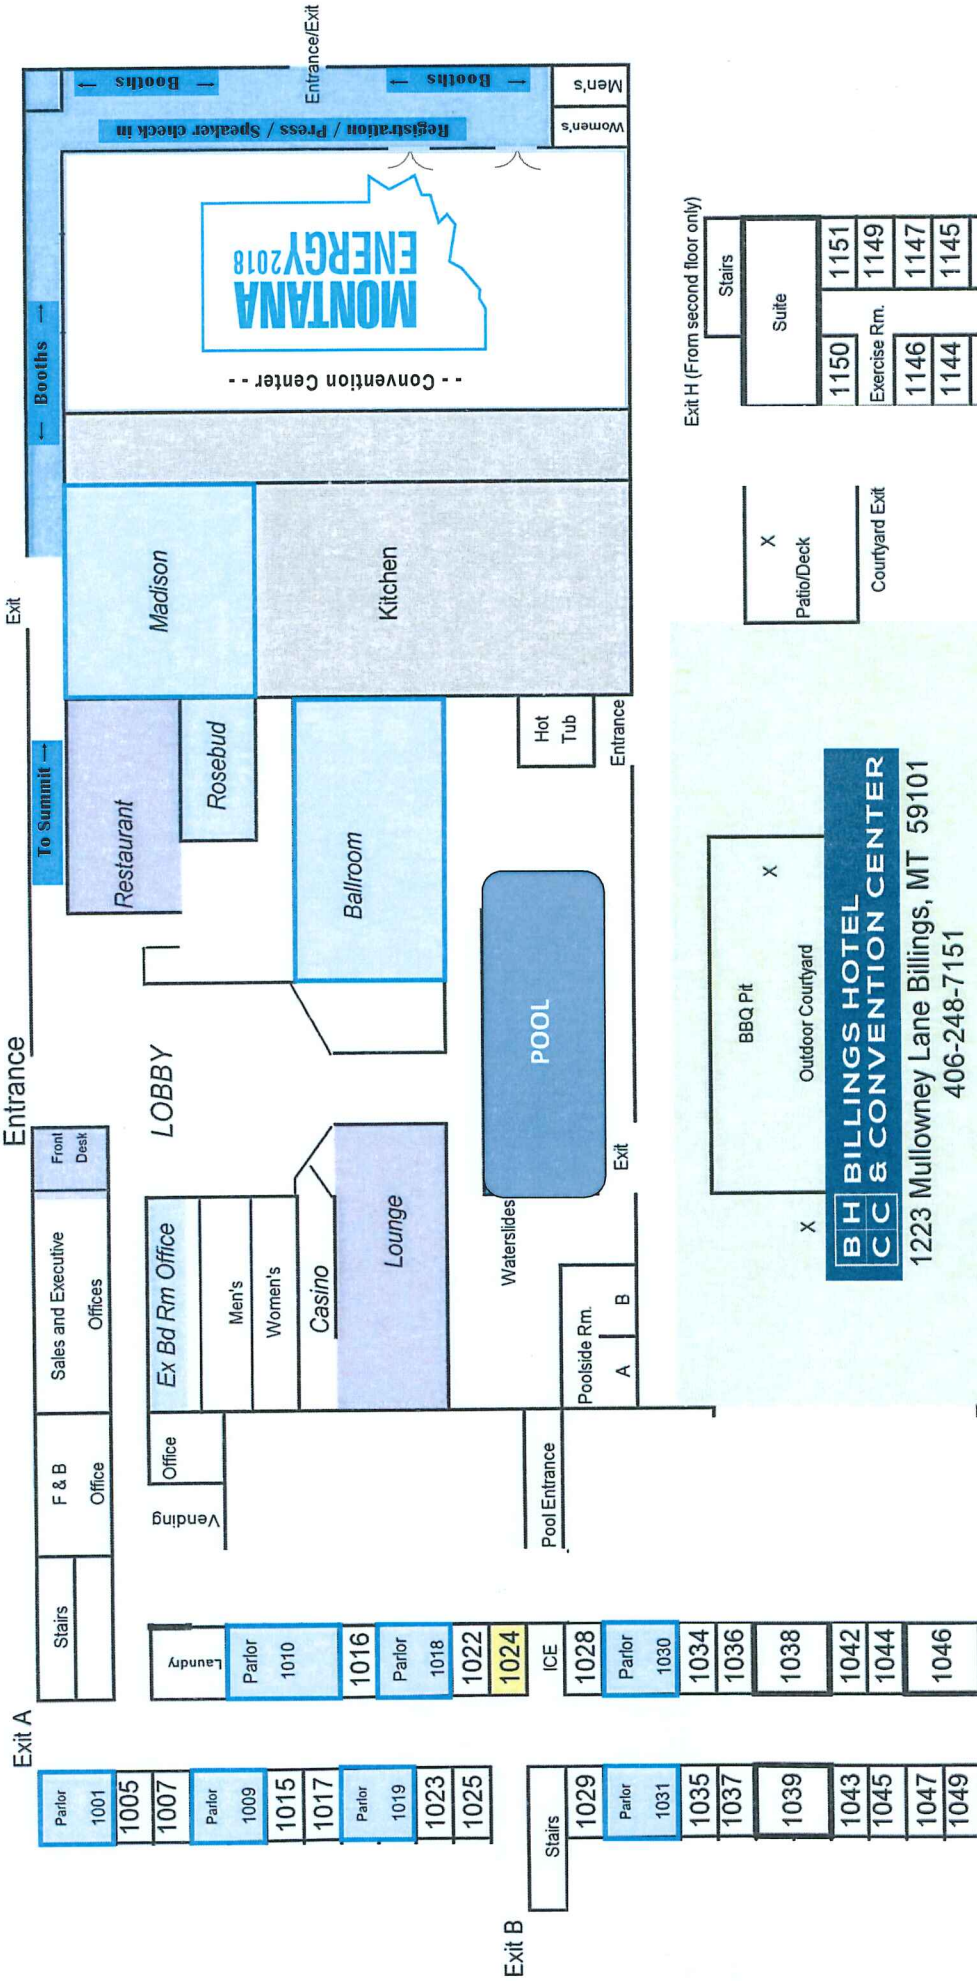

MONTANA ENERGY 2018

Hotel Layout

Exit H (From second floor only)

Stairs	Suite	1150	1151
		Exercise Rm.	1149
Patio/Deck	Courtyard Exit	1146	1147
		1144	1145

BH BILLINGS HOTEL & CONVENTION CENTER
 1223 Mullooney Lane Billings, MT 59101
 406-248-7151